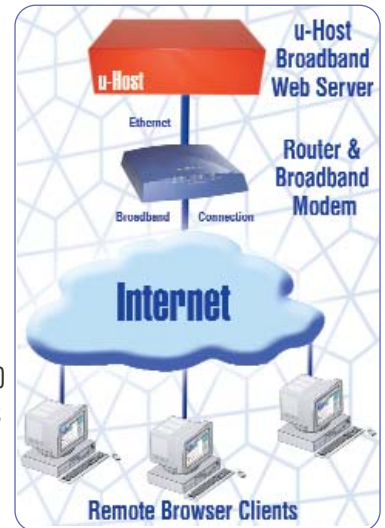

What you need to get started

- A Broadband Internet connection. There are many providers of broadband to choose from. We suggest you shop around for best value.
- Two Static (also known as Fixed) IP Addresses, one for your router, one for your u-Host (These are supplied by your service provider depending on the package you purchase)
- One registered Domain Name (This will be assigned to your u-Host server). For every additional web site you want to host you will need to register a new domain name.
- A temporary computer capable of running a web browser (PC, Laptop, Mac) for initial setup only. Thereafter, you can access it from any computer with an internet connection.